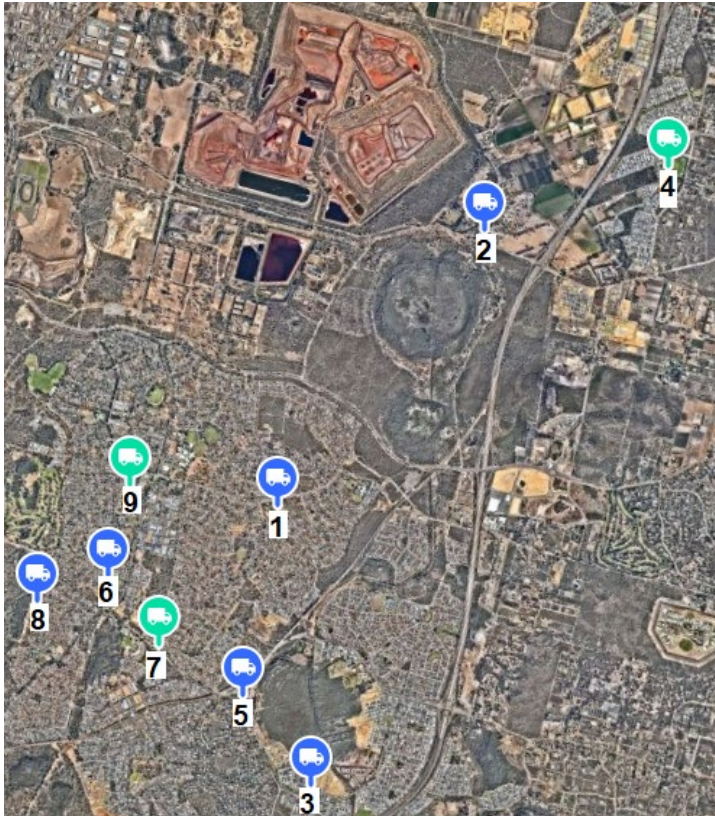

## Appendix 1: Approved Designated Trading Areas Across the City of Kwinana

Figure 1. Map of Approved Designated Trading Areas Across the City of Kwinana

Location Number	Location
1	Peace Park Carpark
2	Mandogalup Fire Station Carpark
3	Bulrush Park Wellard Carpark
4	Honeywood Oval Carpark
5	Homestead Park Carpark
6	Rhodes Park Calista Carpark
7	Wellard Oval Carpark
8	Sloan's Reserve Carpark
9	Kwinana Adventure Park

All Mobile Food Vendors

Healthier Food Vendors only

Reviewed on 22 May 2024

Approved by CEO :  Date: 27-May-2024

**Table 1. Designated Trading Areas Locations and Conditions**

Location Number	Location	Maximum Number of Vehicles Permitted at the same time	Days	Maximum Trading Hours	Additional Conditions	Specific Location
1	Peace Park Carpark  Cnr Parmelia Ave and Sulphur Rd Parmelia	1	Mon-Sun  7am to 4pm	4 hours		
2	Mandogalup Fire Station Carpark  7 Mandogalup Rd Mandogalup	1	Mon-Sun: 5am to 12pm	4 hours	Traders must leave the site immediately at the request of the fire brigade and may not setup when the station is in use during an emergency.	
3	Bulrush Park Wellard Carpark Lot 8004 Irasburg Pde Wellard	1	Mon-Sat: 7am to 7pm  Sun/PH: 9am-7pm	4 hours		
4	Honeywood Oval Carpark Lot 501 Lyon Rd Wandii	1	Sat: 7am to 7pm	4 hours	This location is only offered to Healthier Food Vendors only.	